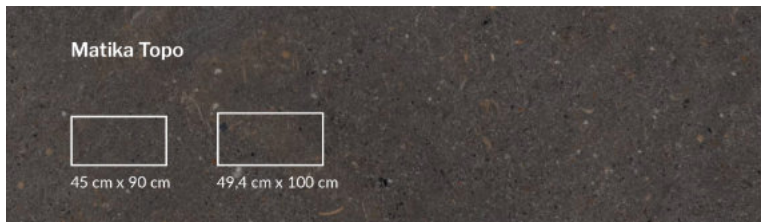

Questions?

Contact us at
416-708-2994

Or email us at
anna@snrg.ca

Find us at

Website
www.porcelanosafacades.ca

49 St. Clair Ave West, Suite 101
Toronto, ON, M4V 1K6